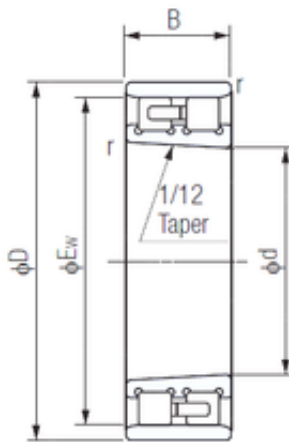

Off-the-shelf SKF shaft Co., Ltd

25 mm x 47 mm x 16 mm NACHI NN3005K Thrust Load Angular Contact Ball Bearings

Bearing No. NN3005K

Size	25x41.3x16 mm
Bore Diameter	25 mm
Outer Diameter	41,3 mm
Width	16 mm
d	25 mm
D	47 mm
Ew	41,3 mm
B	16 mm
C	16 mm
r min.	0,6 mm
Weight	0,123 Kg
Basic dynamic load rating (C)	25,8 kN
Basic static load rating (C0)	30 kN
(Grease) Lubrication Speed	21300 r/min

NN3005K Bearing 2D drawings and 3D CAD models