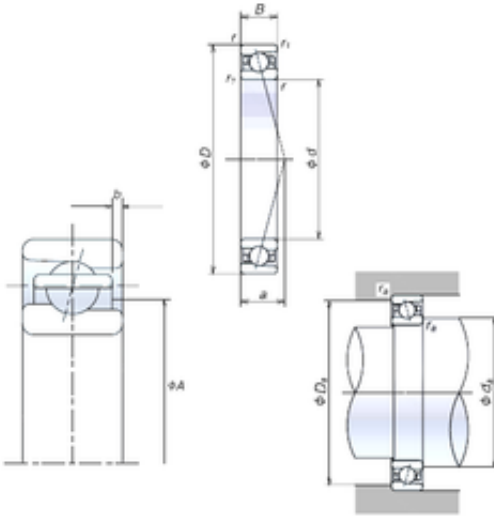

Off-the-shelf SKF shaft Co., Ltd

65 mm x 90 mm x 13 mm NSK 65BER19H Standard angular contact ball bearing

Bearing No. 65BER19H

65BER19H Bearing 2D drawings and 3D CAD models

Size	65x90x13 mm
Bore Diameter	65 mm
Outer Diameter	90 mm
Width	13 mm
d	65 mm
D	90 mm
B	13 mm
C	13 mm
Angle (°)	25 °
a	24,6 mm
b	0,5 mm
r min.	1 mm
r1 min.	0,6 mm
A	73,5 mm
da min.	71 mm
Da max.	84 mm
ra max.	1 mm
Weight	0,181 Kg
Basic dynamic load rating (C)	14,5 kN
Basic static load rating (C0)	12,6 kN
(Grease) Lubrication Speed	20700 r/min