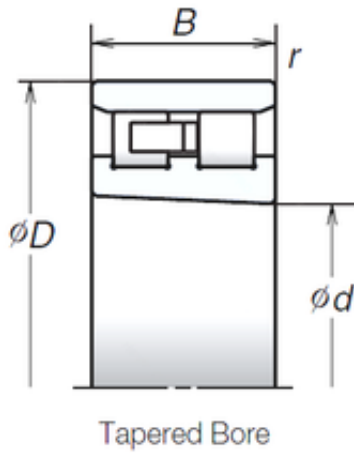

Off-the-shelf SKF shaft Co., Ltd

35 mm x 62 mm x 20 mm NSK NN3007ZTBKR Special EP (Extra Pure) steel Precision Bearings

Bearing No. NN3007ZTBKR

Size	35x55x20 mm
Bore Diameter	35 mm
Outer Diameter	55 mm
Width	20 mm
d	35 mm
D	62 mm
E	55 mm
B	20 mm
C	20 mm
r min.	1 mm
Weight	0,198 Kg
Basic dynamic load rating (C)	23,3 kN
Basic static load rating (C0)	25 kN
(Grease) Lubrication Speed	20 400 r/min

NN3007ZTBKR Bearing 2D drawings and 3D CAD models